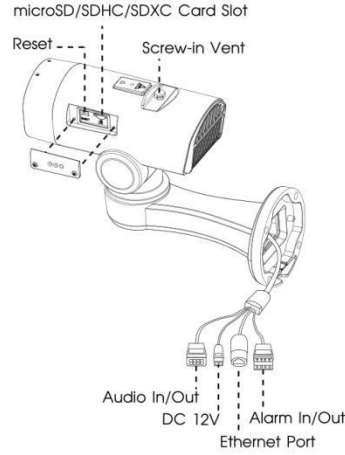

Structure Diagrams

Units: mm

Accessories Support

A01-N Pole mount with stainless steel straps
Weight: 730g
Dimensions: 170*51.5*152.6

A62 Junction box
Weight: 510g
Dimensions: 134*127*40mm