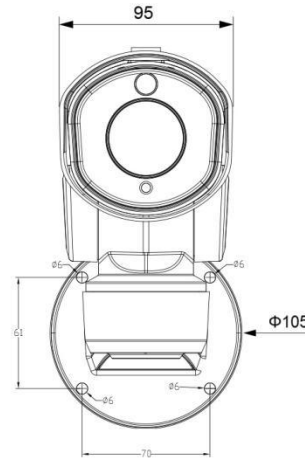

H.265 Mini PTZ Bullet Network Camera

Structure Diagrams

Units: mm

Accessories Support

A01-N Pole mount with stainless steel straps
Weight: 730g
Dimensions: 170*51.5*152.6

A62 Junction box
Weight: 510g
Dimensions: 134*127*40mm