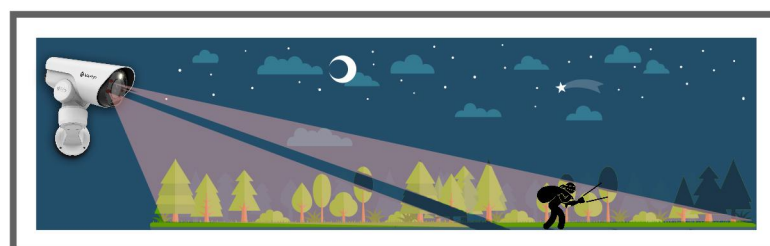

Video Content Analysis

Milesight VCA with 8 detection modes provides advanced, accurate smart video analysis for Milesight network cameras, enabling the comprehensive surveillance function and quicker response to different monitoring scenes.

12x Optical Zoom

The 12x optical zoom can zoom up to distant subjects while still maintaining the clarity, delivering high quality video over the entire zoom range.

IR LEDs & White LED

Enable 100 meters distinct images at night with IR LEDs as well as express alarm and deliver colorful surveillance with the White LED.