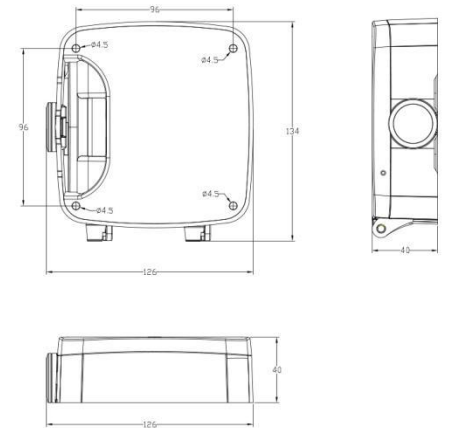

H.265 Mini PTZ Bullet Network Camera

Structure Diagrams

Units: mm

Accessories Support

A01-N Pole mount with stainless steel straps
Weight: 730g
Dimensions: 170*51.5*152.6

A62 Junction box
Weight: 510g
Dimensions: 134*127*40mm