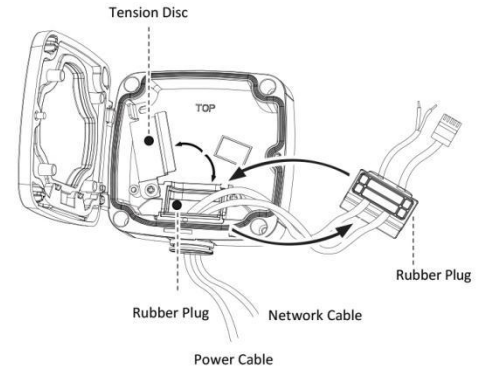

Structure Diagrams

Units: mm

Accessories Support

A01-N Pole mount with stainless steel straps
Weight: 730g
Dimensions: 170*51.5*152.6

A62 Junction box
Weight: 510g
Dimensions: 134*127*40mm