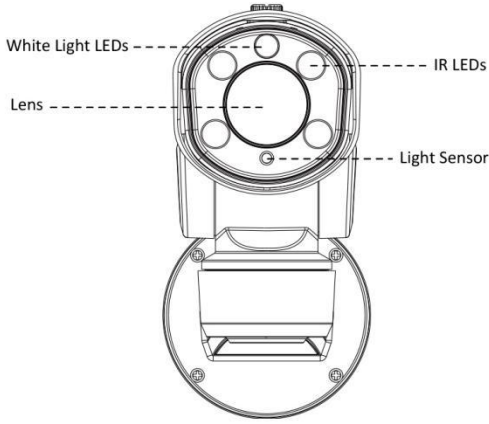

H.265 Mini PTZ Bullet Network Camera

Structure Diagrams

Units: mm

Accessories Support

A01-N Pole mount with stainless steel straps
Weight: 730g
Dimensions: 170*51.5*152.6

A62 Junction box
Weight: 510g
Dimensions: 134*127*40mm