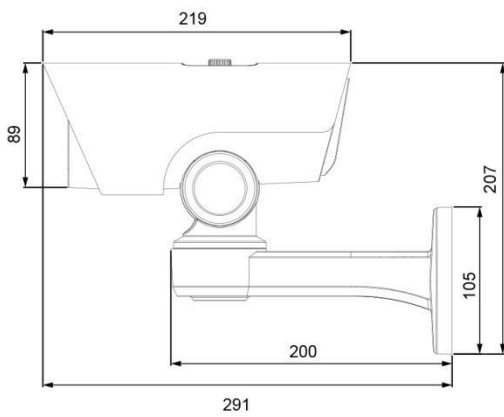

H.265 Mini PTZ Bullet Network Camera

Structure Diagrams

Units: mm

Accessories Support

A01-N Pole mount with stainless steel straps
Weight: 730g
Dimensions: 170*51.5*152.6

A62 Junction box
Weight: 510g
Dimensions: 134*127*40mm